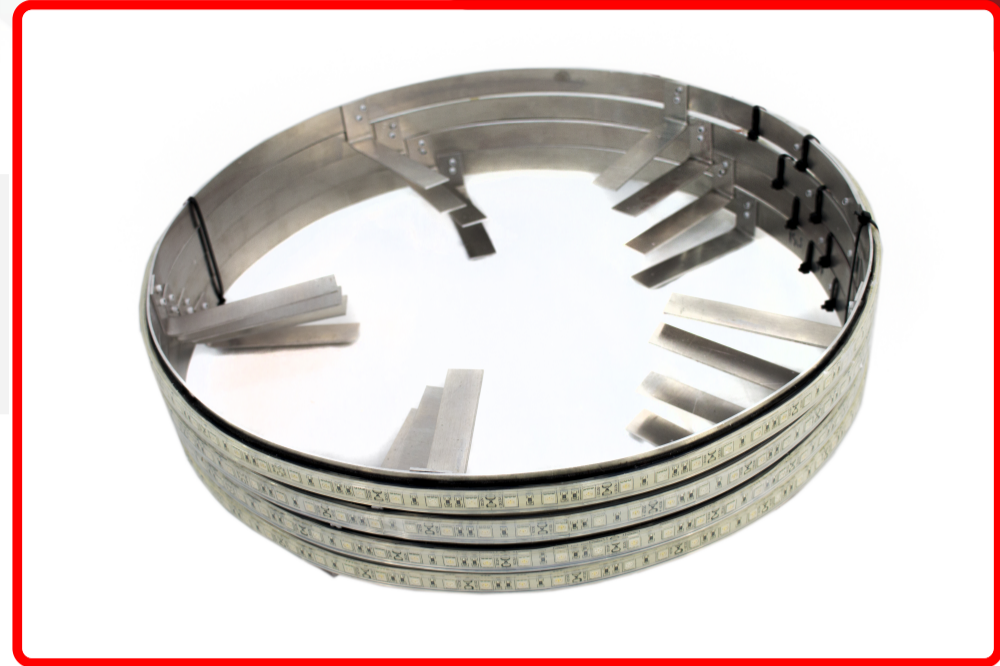

SKU # RS14G

Part # 1004942

Description

While Supplies Last - ColorClear 14in LED Wheel Kit (Green) - Complete kit for (4) Wheels

Categories Auto Interior & Exterior

Sub-Categories LED Wheel Light Kits

UPC 814843026277

Unit of Measure Kit

Related Skus:

Cross Sell Skus:

Condition

New

Manufacturer

Race Sport Lighting

EZ Category

• Kit contains: • 4 separate wheel light rings • 5ft Red/Black wire, connectors, and zip ties • Inline fuse holder w/ fuse • 40ft RGB wiring • On/Off Switch • Wiring Diagram & Installation Instructions • Each ring has a single strip of IP68 rated LEDs • Rings mount to dust shield, keeping them out of the way of moving parts and safe from heat • 1 Year Warranty

Height

7.00

DIM Weight

16.54

Depth

18.00

Kelvin (ColorTemperature)

Green